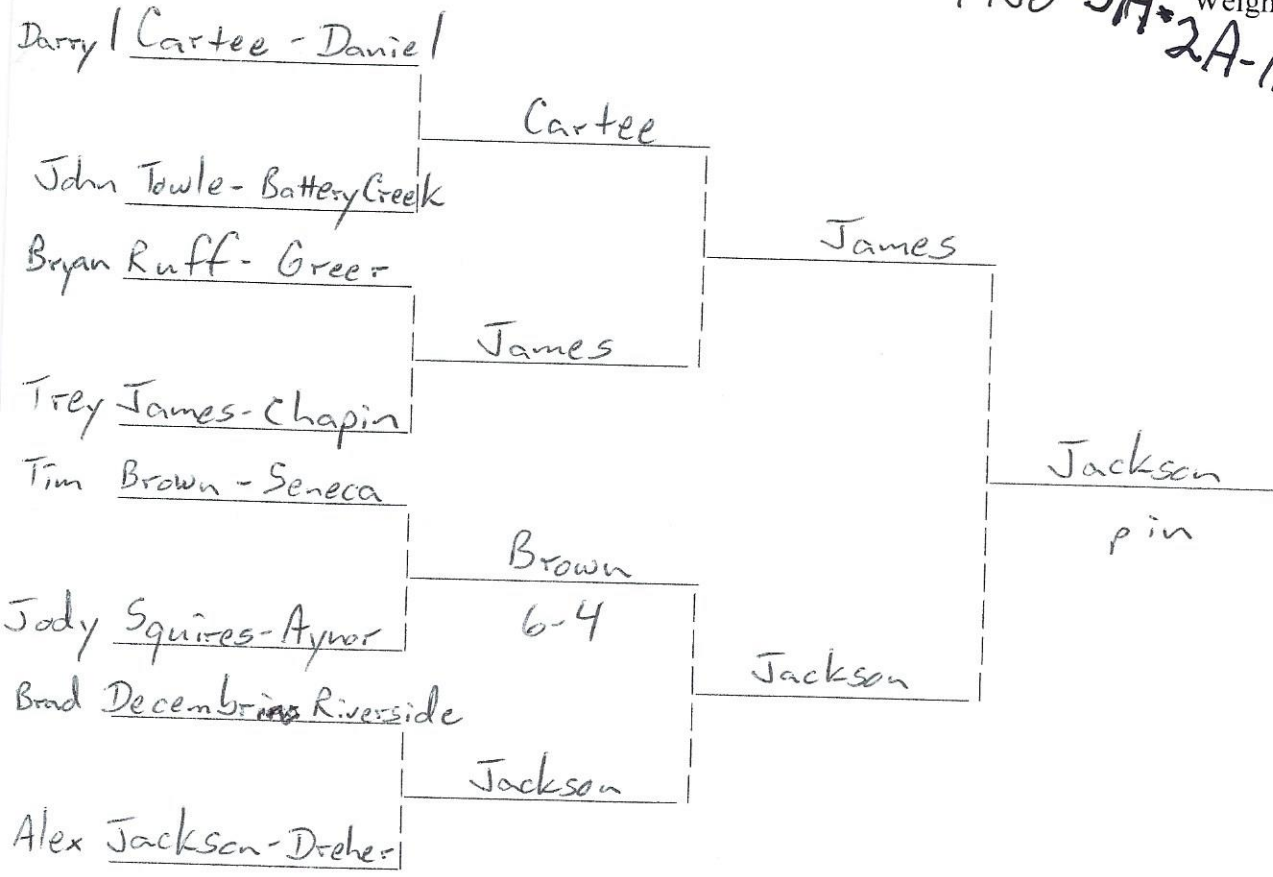

State Brackets

1986-3A Weight Class 98
2A-1A

Scott Will - Riverside

Will

Keith Majors - BE

Will

Nicholas Madison - Woodmont

Madison