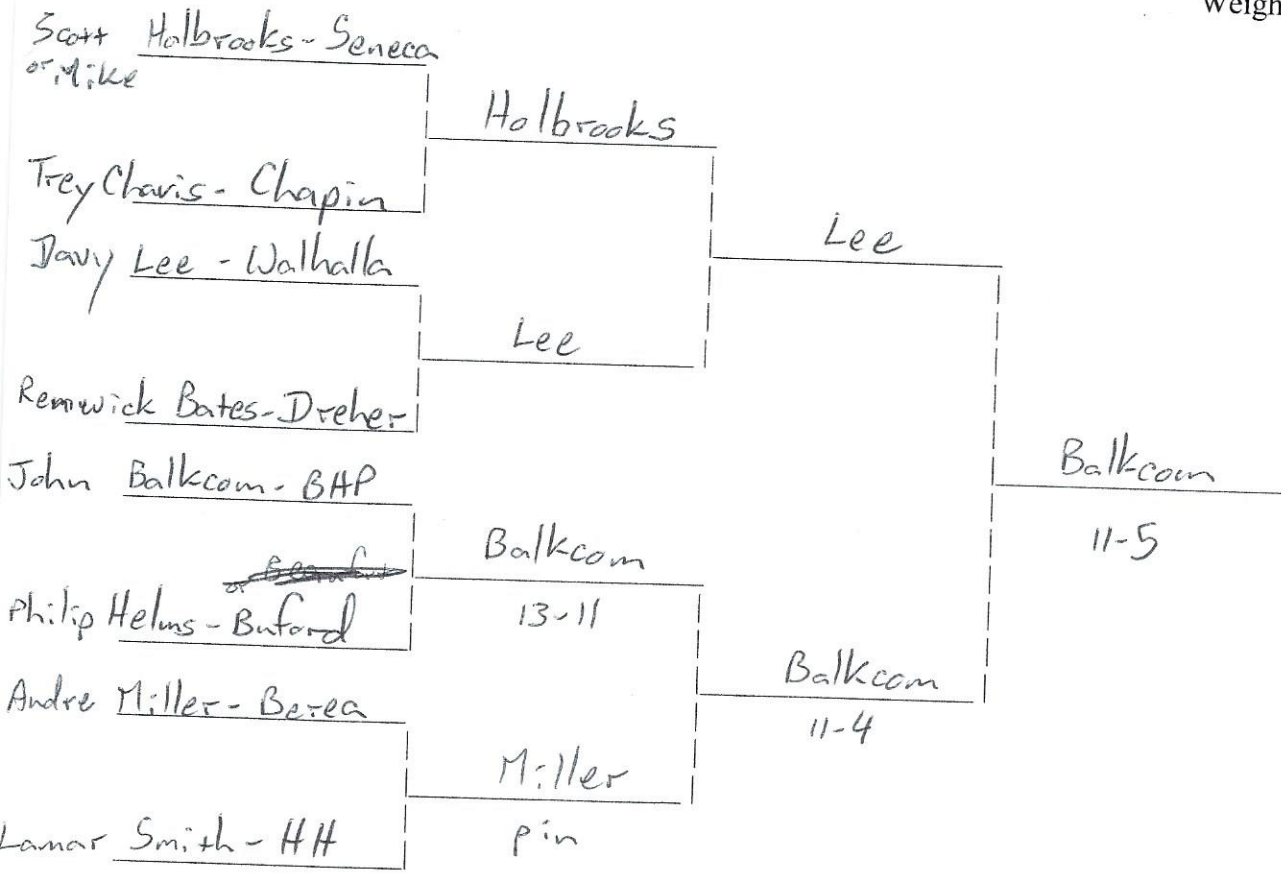

State Brackets

1986-3A Weight Class 98
2A-1A

Scott Will - Riverside

Will

Keith Majors - BE

Will

Nicholas Madison - Woodmont

Madison