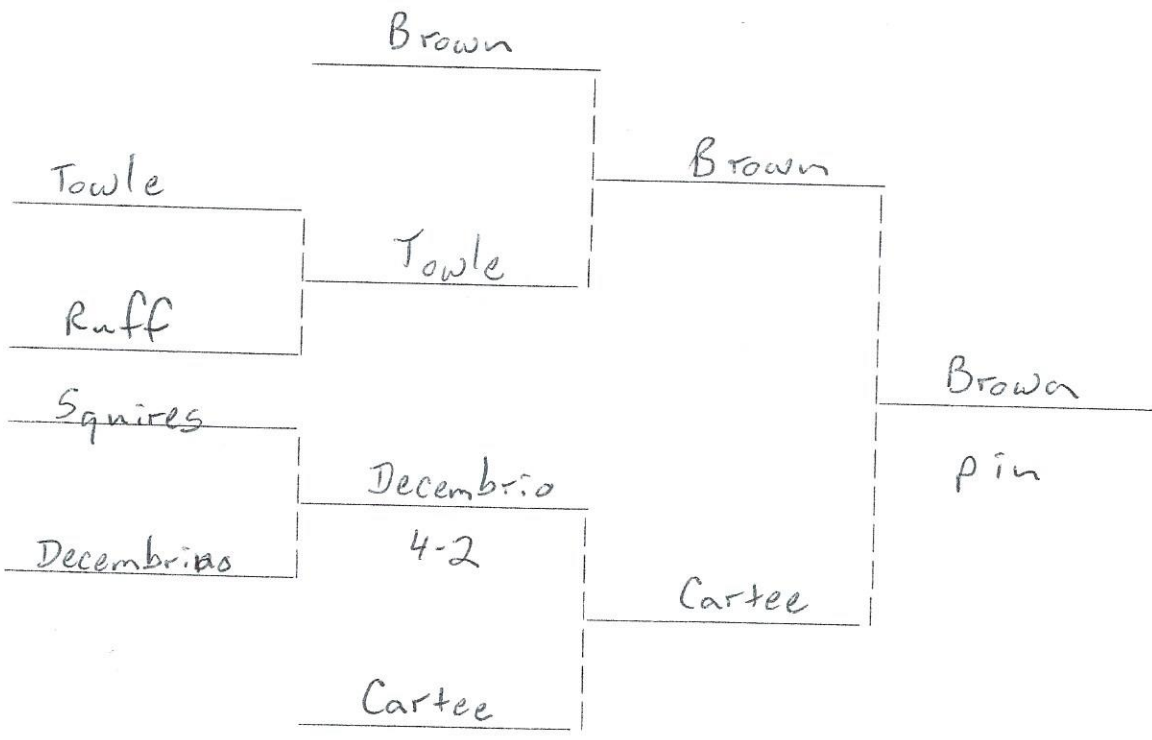

State Brackets

1986-3A Weight Class 98
2A-1A

Scott Will - Riverside

Will

Keith Majors - BE

Will

Nicholas Madison - Woodmont

Madison