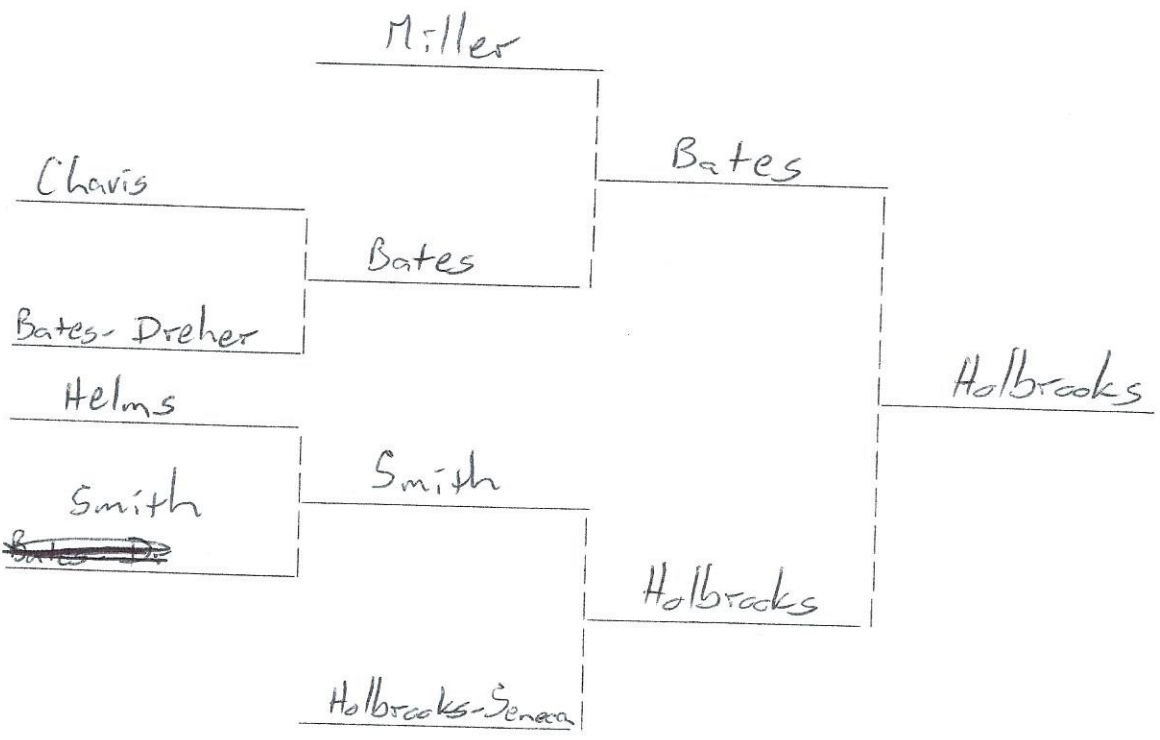

State Brackets

1986-3A Weight Class 98
2A-1A

Scott Will - Riverside

Will

Keith Majors - BE

Will

Nicholas Madison - Woodmont

Madison